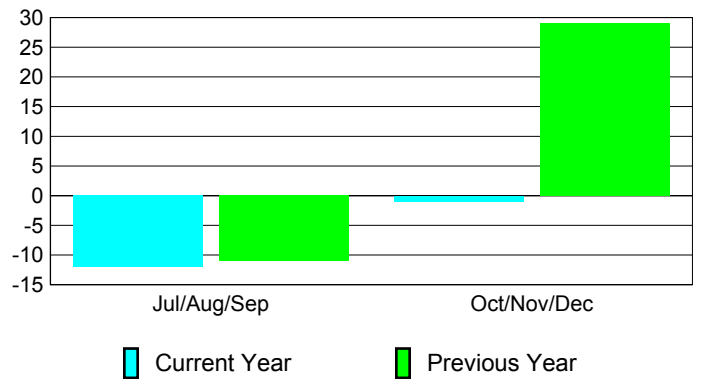

Comparison of Membership Gain/Loss

Current Year Compared to the Previous Year